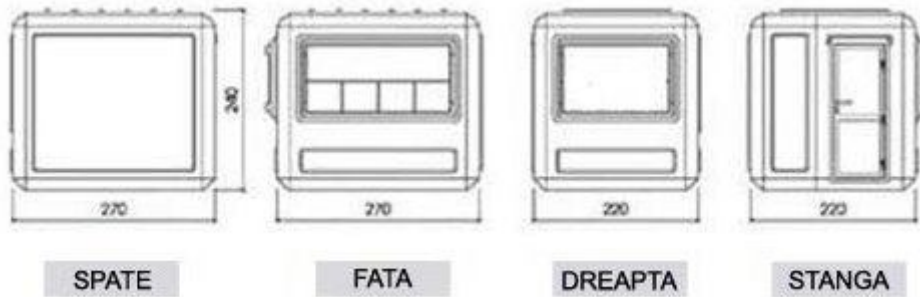

ESTPOINT

CABINA PAZA 2700X2200X2400 mm