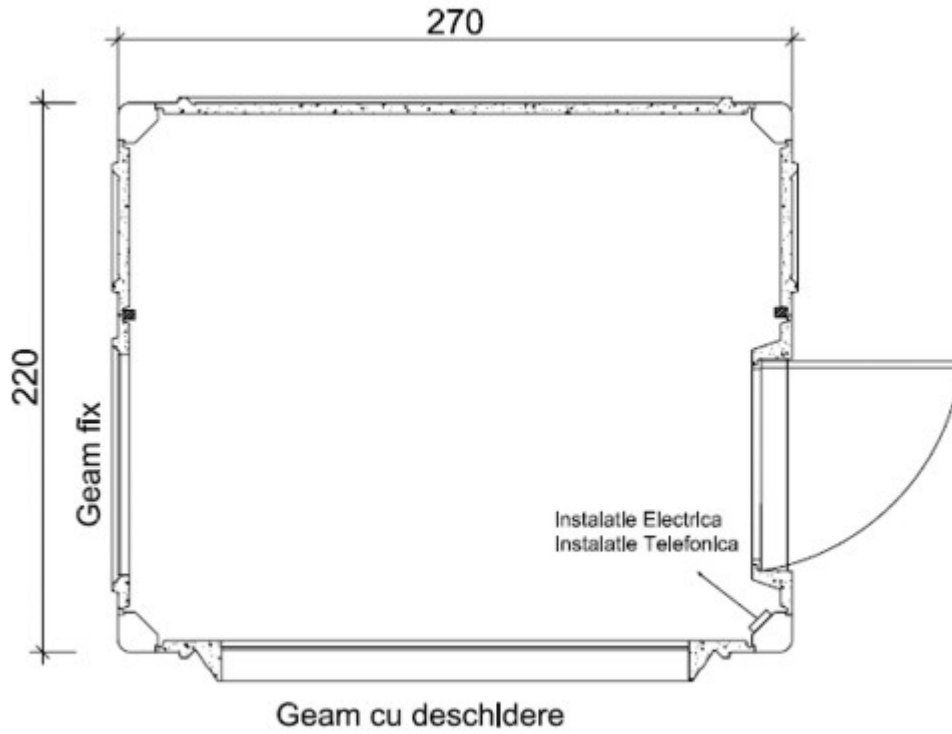

ESTPOINT

CABINA PAZA 2700X2200X2400 mm