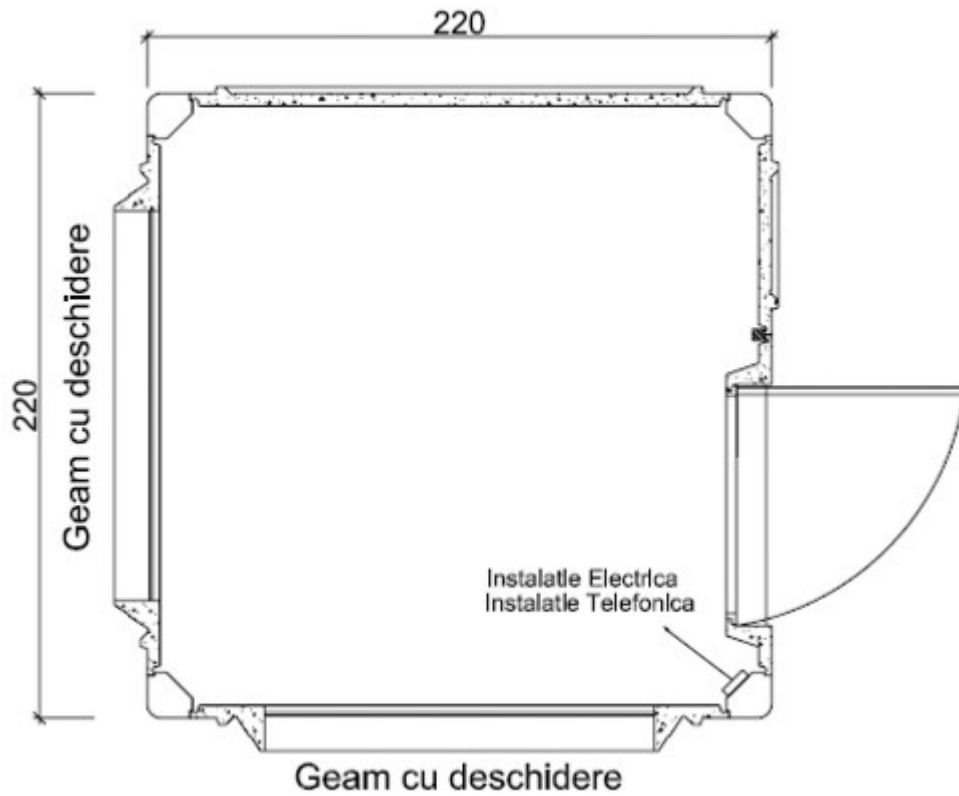

# ESTPOINT

CABINA PAZA 2200X2200X2400 mm