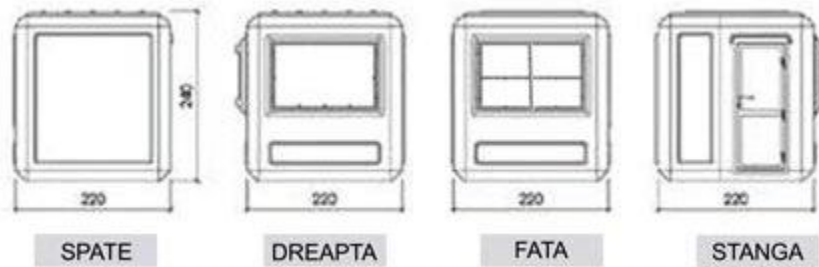

# ESTPOINT

CABINA PAZA 2200X2200X2400 mm